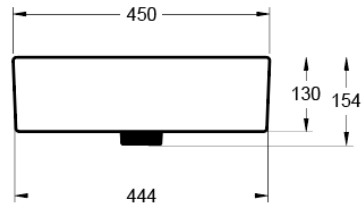

DIMENSIONAL DRAWING

This document is the property of American Standard. It can neither be reproduced, nor communicated, without authorization.

American Standard reserves the right to change dimensions and specifications without notice; we assume no liability for the use of obsolete dimensions.